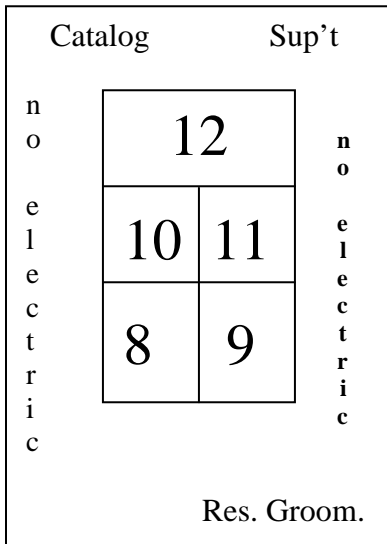

Total Dog Entries in Show: 1647

DAY OF SHOW PARKING AT SOLANA GATE

Exhibit Hall

RV PARKING

Dog Wash

Vendors /
Meet the Breeds

Bing Crosby Hall

O'Brien Hall