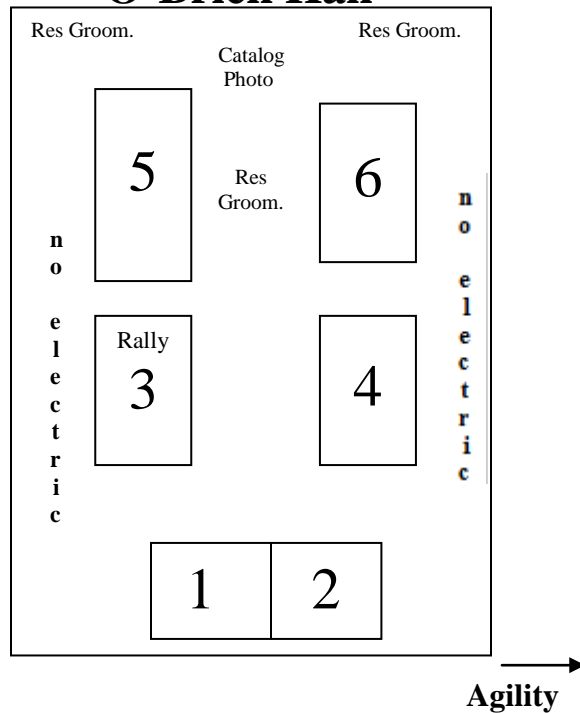

Total Dog Entries in Show: 1647

DAY OF SHOW PARKING AT SOLANA GATE

Exhibit Hall

RV PARKING

Dog Wash

Vendors /
Meet the Breeds

Bing Crosby Hall

O'Brien Hall